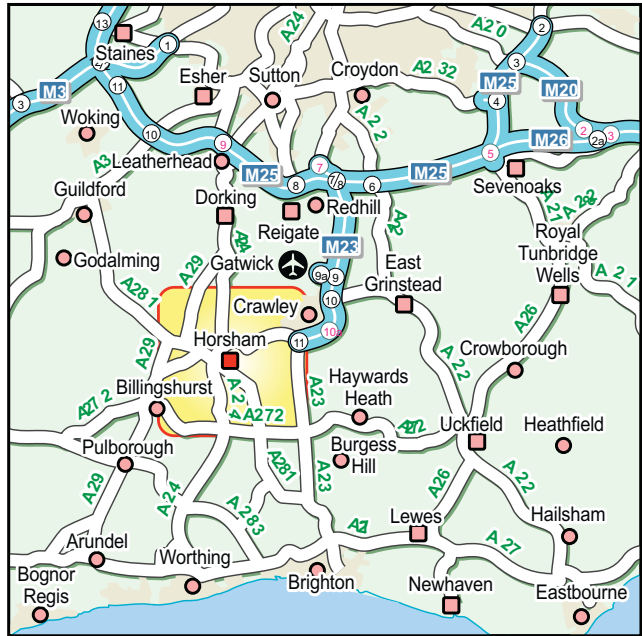

From M23 Junction 11
Exit M23 at junction 11 & join A264 towards Horsham. Take the B2195 towards Horsham. Follow road into Horsham Town Centre, past Horsham Station, over roundabout outside the station to the traffic lights. Go straight over traffic lights to Piries Place car park. Park Place is adjacent to the car park.

From Worthing
Follow the A24 Northbound to Hop Oast roundabout. Take 3rd exit onto B2237 (Worthing Road). Take 1st exit at roundabout onto Albion Way. Continue over next 2 roundabouts and under the "Royal Sun Alliance" building. Turn right at traffic lights to Piries Place car park. Park Place is adjacent to the car park.

From Brighton
Follow the A23 Northbound & take exit onto A272 to Cowfold. At Cowfold join the A281 to Horsham. In Horsham at traffic lights with the Job Centre on the left and "Blockbuster" opposite, turn right onto Park Way. Turn left at next traffic lights to Piries Place car park. Park Place is adjacent to the car park.

By Rail
Horsham Station is 0.5 mile away. Turn left out of Horsham Station, follow road to traffic lights. Cross the road to "Burtons Court". Continue past "Design Interiors" kitchen shop & "Blockbuster", turn right & right again into Park Place.

By Air
Gatwick Airport is 17 miles away.

dF Audio Ltd