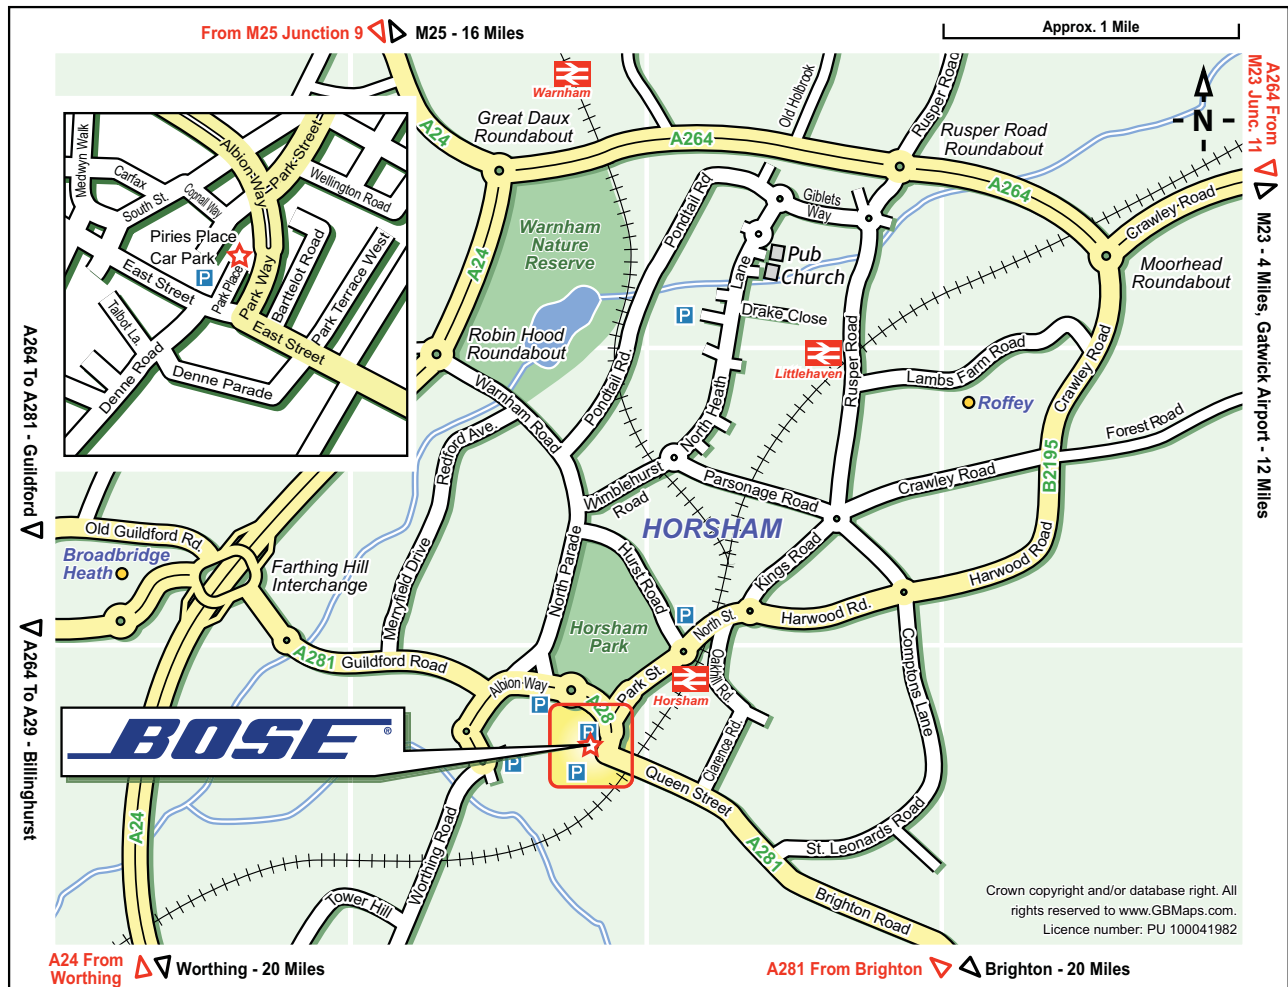

From M23 Junction 11
Exit M23 at junction 11 & join A264 towards Horsham. Take the B2195 towards Horsham. Follow road into Horsham Town Centre, past Horsham Station, over roundabout outside the station to the traffic lights. Go straight over traffic lights to Piries Place car park. Park Place is adjacent to the car park.

From Worthing
Follow the A24 Northbound to Hop Oast roundabout. Take 3rd exit onto B2237 (Worthing Road). Take 1st exit at roundabout onto Albion Way. Continue over next 2 roundabouts and under the "Royal Sun Alliance" building. Turn right at traffic lights to Piries Place car park. Park Place is adjacent to the car park.

From Brighton
Follow the A23 Northbound & take exit onto A272 to Cowfold. At Cowfold join the A281 to Horsham. In Horsham at traffic lights with the Job Centre on the left and "Blockbuster" opposite, turn right onto Park Way. Turn left at next traffic lights to Piries Place car park. Park Place is adjacent to the car park.

By Rail
Horsham Station is 0.5 mile away. Turn left out of Horsham Station, follow road to traffic lights. Cross the road to "Burtons Court". Continue past "Design Interiors" kitchen shop & "Blockbuster", turn right & right again into Park Place.

By Air
Gatwick Airport is 17 miles away.

dF Audio Ltd